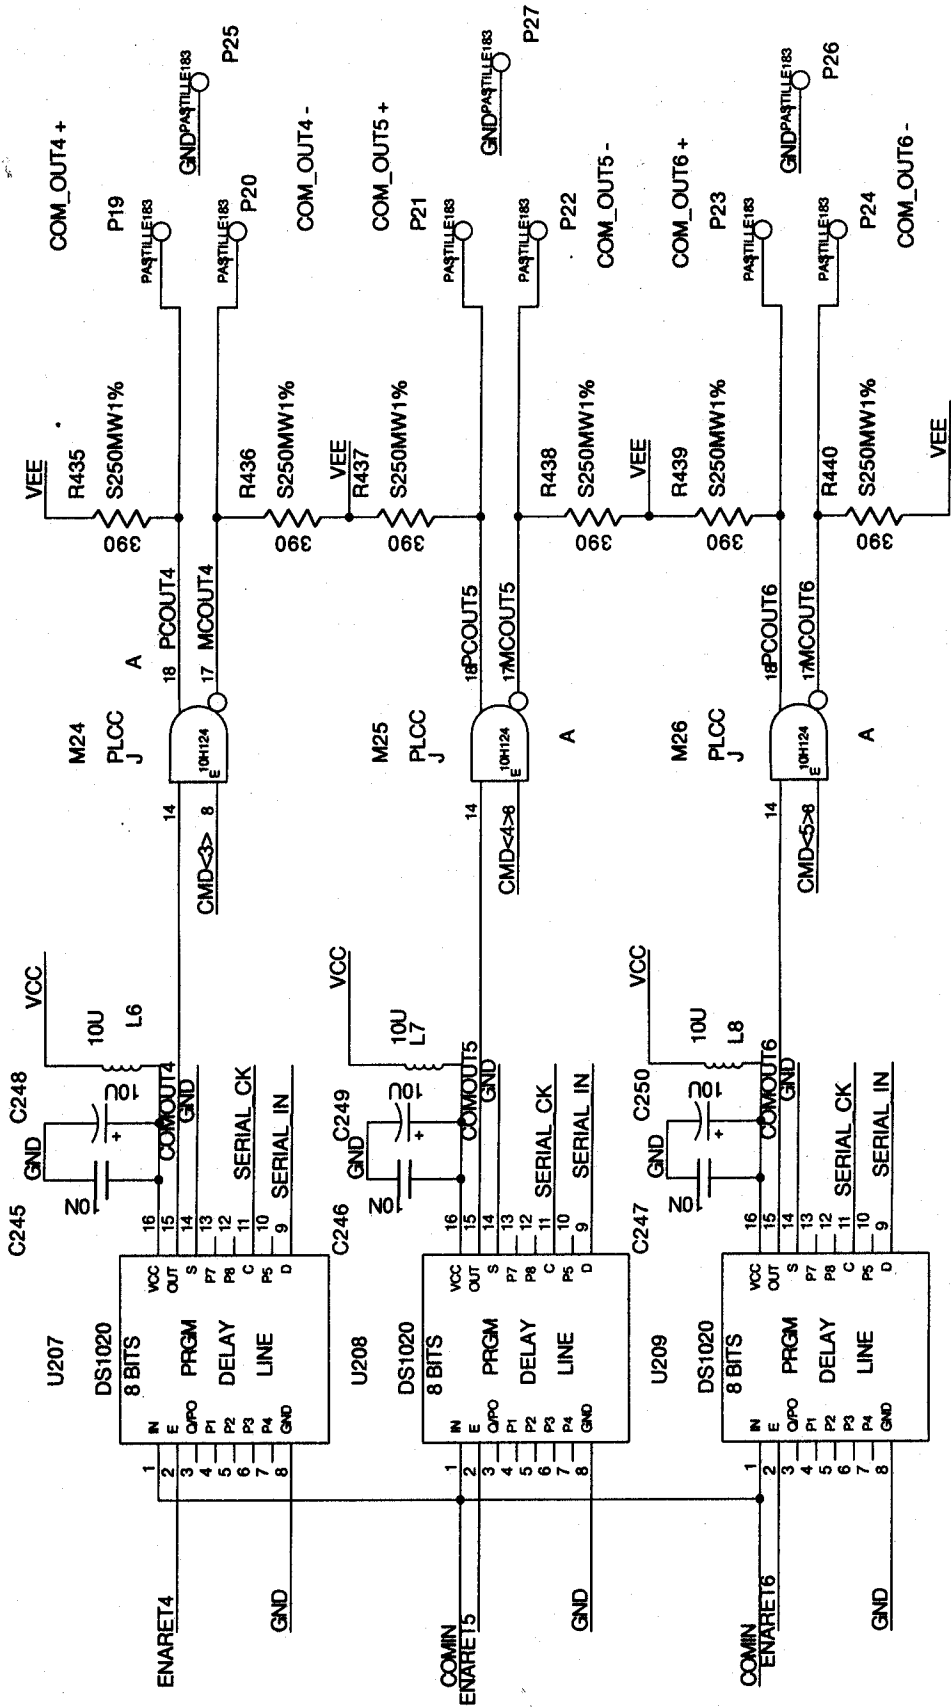

DATE: _____ ENGINEER: _____

PLANCHE 4: PULSE COMMANDES RETARDS
 DRAWING
 TITLE=CONTROLMERE
 ABBREV=CONTROLMERE
 LAST_MODIFIED=Wed Aug 4 15:26:42 1999